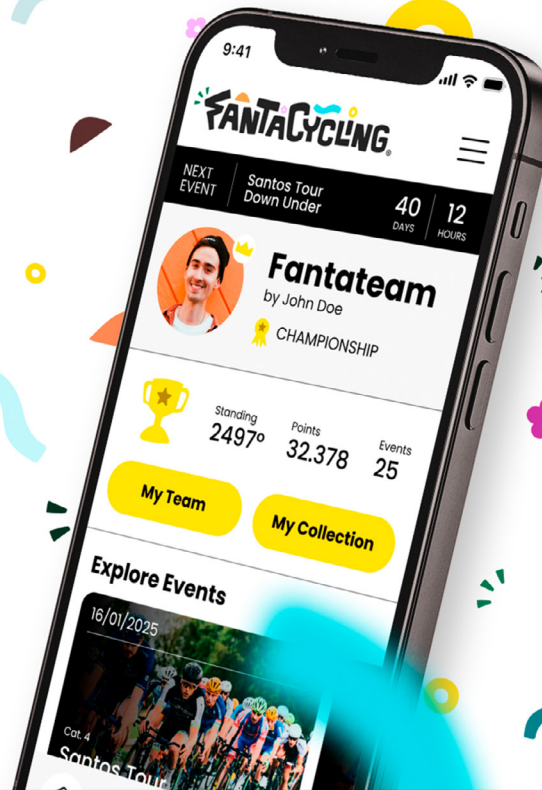

DOWNLOAD THE APP

Become a Fanta Manager

Fantacycling is the ultimate app for cycling enthusiasts!

Simple, fun, and intuitive, it lets you create your dream team and compete in the championship or challenge your friends in custom leagues. Whether you're a seasoned fan or new to the sport, Fantacycling combines strategy and passion to make every race even more exciting.

Start playing today!

Follow Us