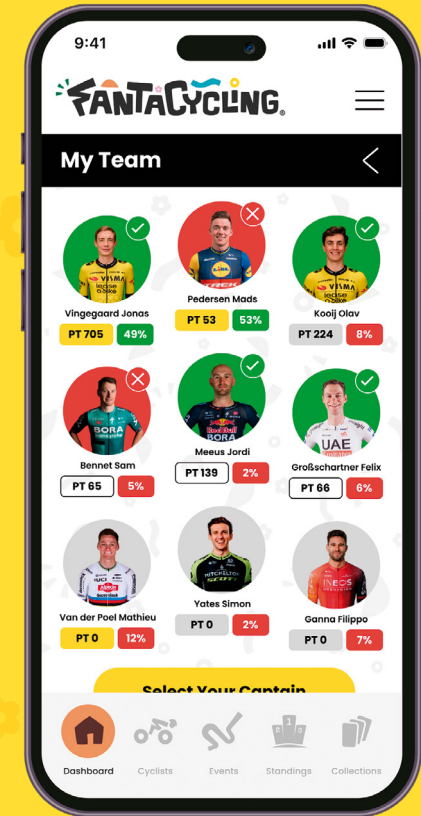

FANTACYCLING

DASHBOARD

CYCLISTS LIST

CYCLIST CARD

TEAM LINE UP

FANTACYCLING®

DOWNLOAD THE APP

Become a Fanta Manager