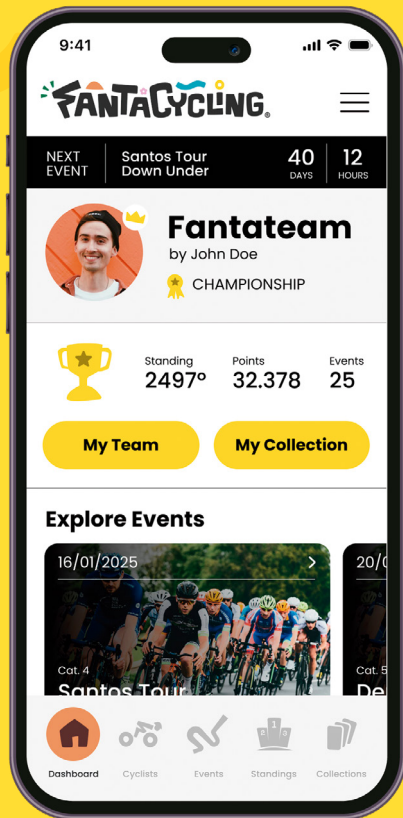

FANTACYCLING®

The image features the 'FANTACYCLING' logo centered on a white background. The logo is rendered in a bold, black, sans-serif font. Each letter is decorated with a small, colorful icon: 'F' has green radiating lines, 'A' has an orange semi-circle, 'N' has a pink flower, 'T' has a blue wavy line, 'A' has a yellow circle, 'C' has a blue wavy line, 'Y' has a yellow circle, 'C' has a blue wavy line, 'L' has a yellow circle, 'I' has a blue wavy line, 'N' has a yellow circle, and 'G' has a blue wavy line. The background is filled with a repeating pattern of light gray decorative elements, including wavy lines, semi-circles, flowers, and radiating lines.

FANTACYCLING

DASHBOARD

CYCLISTS LIST

CYCLIST CARD

TEAM LINE UP

FANTACYCLING®

DOWNLOAD THE APP

Become a Fanta Manager