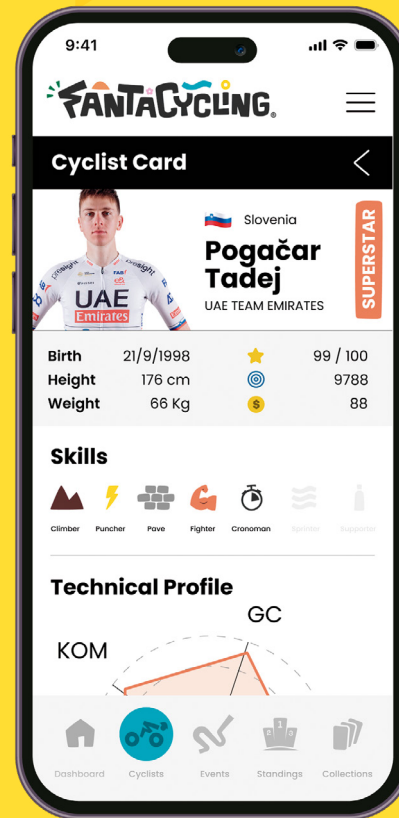

FANTACYCLING®

The image features the 'FANTACYCLING' logo centered on a white background. The logo is rendered in a bold, black, sans-serif font. Each letter is decorated with a small, colorful icon: 'F' has green radiating lines, 'A' has an orange semi-circle, 'N' has a pink flower, 'T' has a blue wavy line, 'A' has a yellow circle, 'C' has a blue wavy line, 'Y' has a yellow circle, 'C' has a blue wavy line, 'L' has a yellow circle, 'I' has a blue wavy line, 'N' has a yellow circle, and 'G' has a blue wavy line. The background is filled with a repeating pattern of light gray decorative elements, including wavy lines, semi-circles, flowers, and radiating lines.

FANTACYCLING

DASHBOARD

CYCLISTS LIST

CYCLIST CARD

TEAM LINE UP

FANTACYCLING®

DOWNLOAD THE APP

Become a Fanta Manager