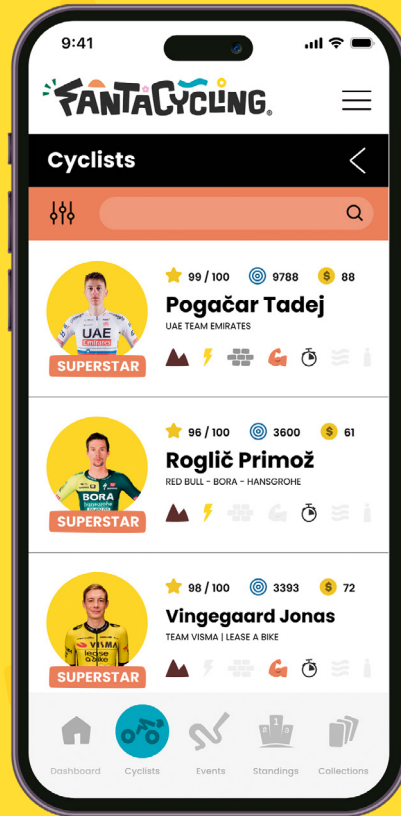

FANTACYCLING®

The image features the 'FANTACYCLING' logo centered on a white background. The logo is rendered in a bold, black, sans-serif font. Each letter is decorated with a small, colorful icon: 'F' has green radiating lines, 'A' has an orange semi-circle, 'N' has a pink flower, 'T' has a blue wavy line, 'A' has a yellow circle, 'C' has a blue wavy line, 'Y' has a yellow circle, 'C' has a blue wavy line, 'L' has a yellow circle, 'I' has a blue wavy line, 'N' has a yellow circle, and 'G' has a blue wavy line. The background is filled with a repeating pattern of light gray decorative elements, including wavy lines, semi-circles, flowers, and radiating lines.

FANTACYCLING

DASHBOARD

CYCLISTS LIST

CYCLIST CARD

TEAM LINE UP

FANTACYCLING®

DOWNLOAD THE APP

Become a Fanta Manager