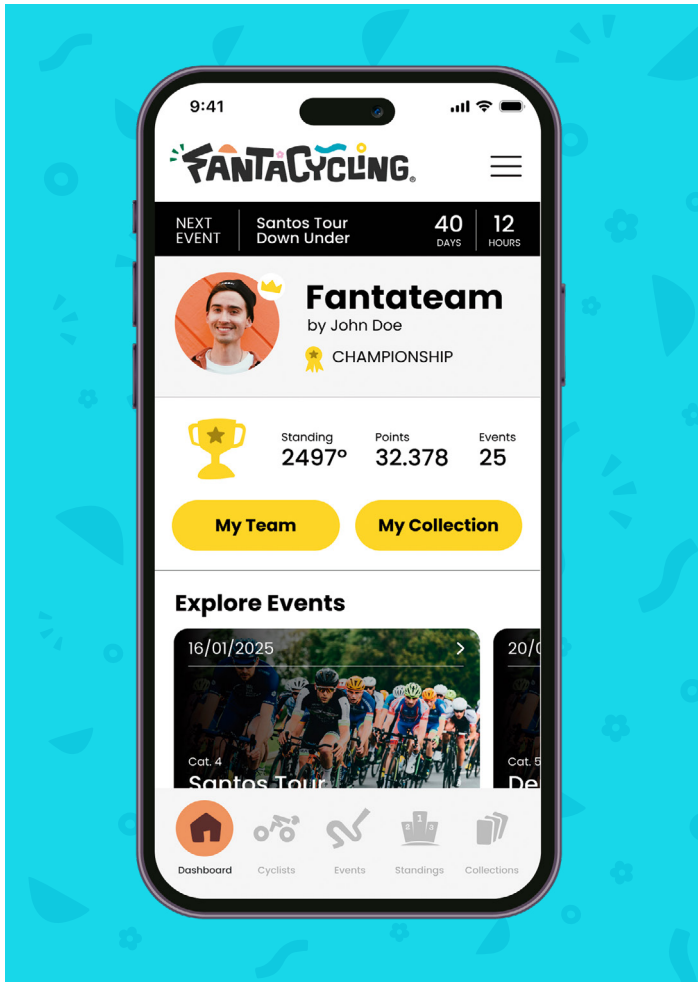

POPPINS FONT FAMILY

Header

Sub Title

Subhead

Ulla ium ut poribero qui nimperfero oditasp ientotatem. Maio ommolor as re sitatiatem ilignatibus, velibus. Incimus, ut pratur? Offictur acepre sundae int, tem quis modit, sed quossin cus essequa tquatius alia eatum, omnienis iunt, temque plab ipsum suntorp oritas adiltio tesci voluptatur

Lese ist, se esenda volupta teceperae cusapic atecuaptatas etur? Lam volupta tiusapis sequo estem quibus nihit, ulparum evelesquis non con